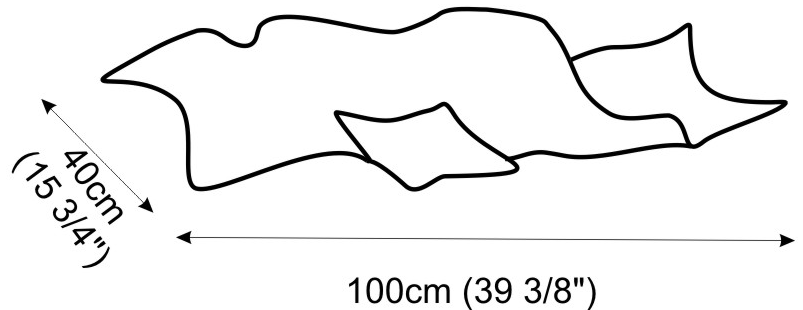

PROJECT
TYPE
SPECIFIER
QUANTITY
DATE

1. To build a product code in our configurator select the specify button on the base model # product page
2. To build a manual product code on this datasheet choose from the options listed below in blue font and add the suffix to the base model #

GENERAL

Series: Crash
Brand: Knikerboker
Division: Design
Mounting Type: Surface
Mounting Location: Ceiling
Subcategory: Ambient

PHYSICAL

Shape: Abstract
Length (mm): 1000
Length (in): 39 3/8
Width (mm): 400
Width (in): 15 3/4
Height (mm): 240
Height (in): 9 7/16
Extension (mm): 250
Extension (in): 9 13/16
Light Distribution: Indirect
Fixture Finish: EWH / EBK / MAN / COF / PRD / SLF / GLF / CLF / BRL / EWS / EWG / EWC / EWR / EBS / EBG / EBC / EBC / EBB / MAS / MAD / MAC / MAB / COS / CGO / CCL / CBL / PRS / PRG / PRC / PRB
Fixture Material: Metal

ELECTRICAL

Lamp Type: LED
Input Wattage (W): 10.5
Total Output Wattage (W): 10
Dimming: Tri-Mode (Non-Dimming and Phase Dimming (120Vac only) and 0-10V Dimming)
Driver Included: Yes
Driver Location: Integrated
Driver Type: Constant Current - Universal
Driver Class: Class 2
Input Voltage (V): 120 - 277
Constant Current (MA): 250
Upon Request: 0-10Vdc dimming / Phase dimming @120Vac / 277Vac

LED

Number of LEDs: 1
Color Temperature (°K): 3000
Max. Delivered Lumen (lm): 2200
CRI: >85 CRI
Lamp Life (hrs): 50000

OPTICAL

RATINGS AND CERTIFICATIONS

Certified By: Certified for North American Standards
IP rating: IP20